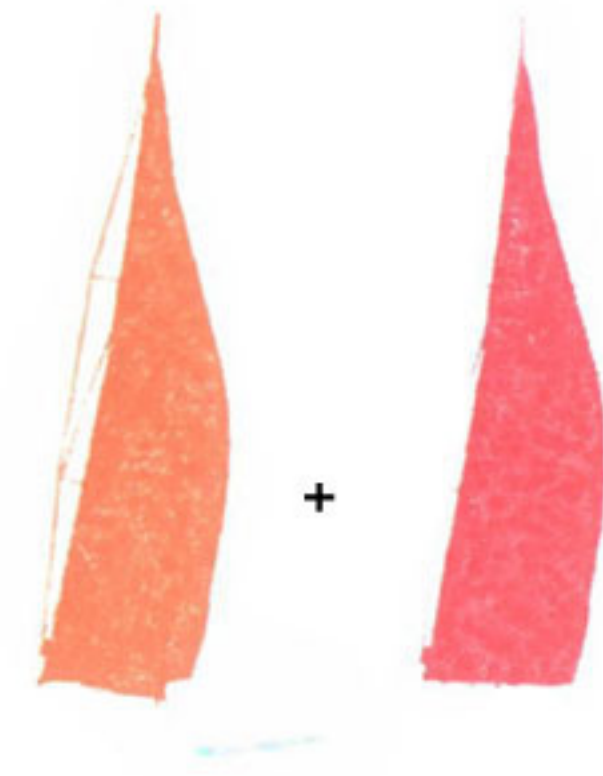

Multi Step™ Sail Boats - stamped in order from top to bottom
All inks used - Memento (unless noted)

- **Step #4 - Gray Flannel**
- **Step #3 - Gray Flannel stamp off 1x**
- **Step #2 - Rhubarb Stalk for sail & Teal Zeal for water**
- **Step #1 - Tangelo for sail, Desert Sand for rigging (left of sail) and Summer Sky for water + Lady Bug (sail only) stamp off 1x**

(Step #1)

- **Step #4 - Espresso Truffle**
- **Step #3 - Rich Cocoa**
- **Step #2 - Pistachio for sail, Potter's Clay for boat and Teal Zeal for water**
- **Step #1 - New Sprout for sail, Desert Sand for rigging & boat and Summer Sky for water**