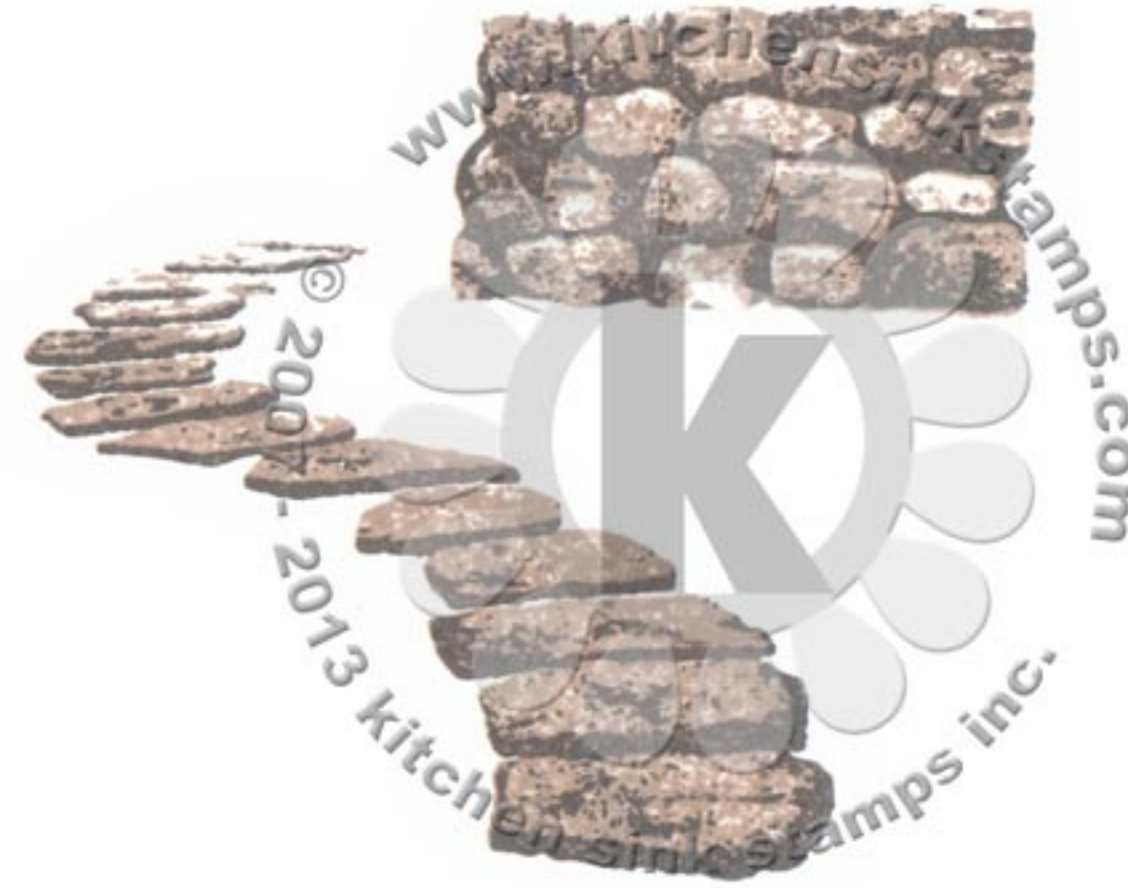

Multi Step™ Tree Friends - stamped in order from top to bottom
All inks used - Memento

Step #2 - Tuxedo Black

Step #1 - Gray Flannel

Step #2 - Tuxedo Black

Step #1 - London Fog

Step #2 - Gray Flannel

Step #1 - London Fog

Step #2 - Espresso Truffle

Step #1 - London Fog

Step #2 - Olive Grove

Step #1 - London Fog

Step #2 - London Fog

Step #1 - Gray Flannel
stamp off 1x

Multi Step™ Tree Friends - stamped in order from top to bottom
 All inks used - Memento

Step #2 - Espresso Truffle

Step #1 - Rich Cocoa

Step #2 - Espresso Truffle

Step #1 - Toffee Crunch

Step #2 - Gray Flannel

Step #1 - Toffee Crunch

Step #2 - Potter's Clay

Step #1 - Desert Sand