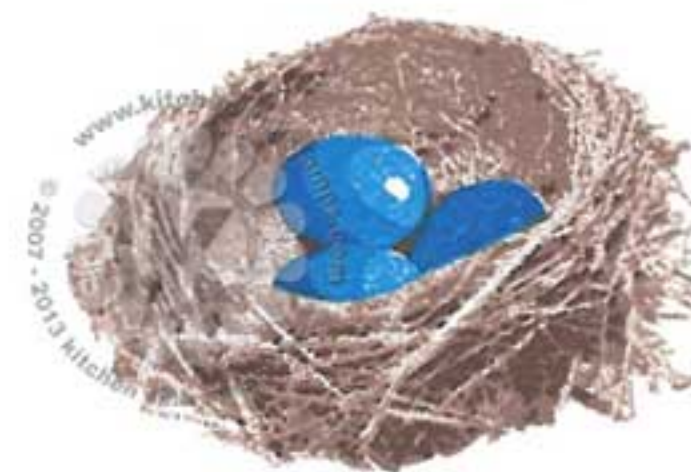

**Multi Step™ Spring Nest - stamped in order from top to bottom**  
 All inks used - Memento (unless noted)

**EGGS:**  
 Step #1 - Summer Sky  
 Step #2 - Summer Sky +  
 London Fog stamp off 1x  
 Step #3 - London Fog

**EGGS:**  
 Step #1 - Melon Ice  
 Step #2 - Garden Party  
 Step #3 - Garden Party 2x's

**NEST: \***  
 Step #4 - Icing on the Cake  
 Step #3 - Over Coffee  
 Step #2 - Sand Castle 2x's  
 Step #1 - Sand Castle

Step #4 - Suede Shoes  
 Step #3 - Hot Tub  
 Step #2 - Twilight  
 Step #1- Hot Tub stamp off 1x

**EGGS:**  
 Step #1 - Chiffon  
 Step #2 - Limoncello  
 Step #3 - Shea Butter

**NEST:**  
 Step #4 - Nocturne - VersaFine Clair  
 Step #3 - Black Jack  
 Step #2 - Twilight  
 Step #1 - Sand Castle

**EGGS:**  
 Step #1 - Cumberbund  
 Step #2 - Cumberbund 2x's  
 Step #3 - Fiesta Blue

**NEST: \***

Step #4 - Nocturne - VersaFine Clair  
 Step #3 - Over Coffee  
 Step #2 - Sand Castle 2x's  
 Step #1- Sand Castle