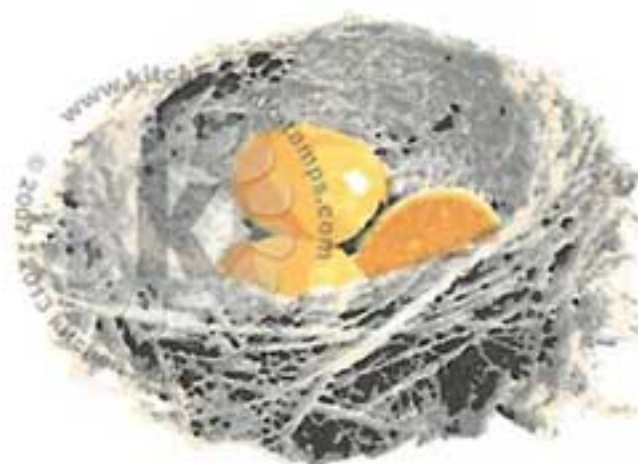

**EGGS:**  
 Step #1 - Paris Dusk stamp off 1x  
 Step #2 - Paris Dusk stamp off 1x,  
 repeat  
 Step #3 - Paris Dusk

**NEST: \***

**NEST: \***

**Multi Step™ Spring Nest** - stamped in order from top to bottom  
 All inks used - Memento (unless noted)

**EGGS:**  
 Step #1 - Desert Sand  
 Step #2 - Desert Sand 2x's  
 Step #3 - Toffee Crunch stamp off 1x,  
 repeat

Step #4 - Nocturne - VersaFine Clair  
 Step #3 - Rich Cocoa  
 Step #2 - Toffee Crunch  
 Step #1 - London Fog

**NEST:**  
 Step #4 - Espresso Truffle  
 Step #3 - Gray Flannel  
 Step #2 - London Fog 2x's  
 Step #1 - London Fog

Step #4 - Potter's Clay  
 Step #3 - Toffee Crunch  
 Step #2 - London Fog  
 Step #1 - Desert Sand

Step #4 - Paris Dusk  
 Step #3 - Gray Flannel  
 Step #2 - London Fog  
 Step #1 - Summer Sky 2x's

**EGGS:**  
 Step #1 - Dandelion  
 Step #2 - Dandelion +  
 Cantaloupe  
 Step #3 - Peanut Brittle stamp off 1x,  
 repeat