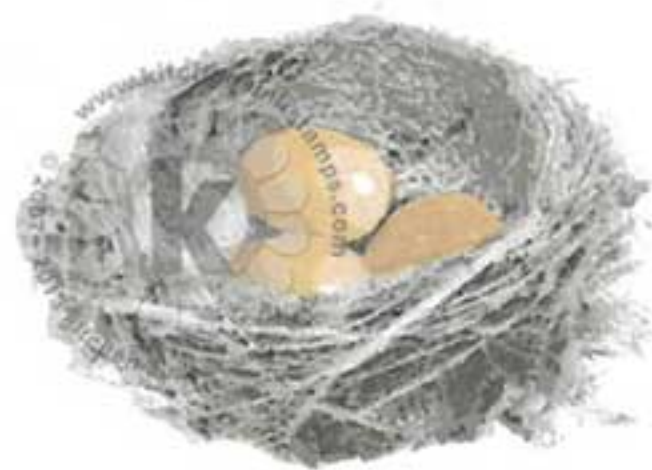

**Multi Step™ Spring Nest - stamped in order from top to bottom**  
 All inks used - Memento (unless noted)

**EGGS:**  
 Step #1 - Summer Sky  
 Step #2 - Summer Sky +  
 London Fog stamp off 1x  
 Step #3 - London Fog

**EGGS:**  
 Step #1 - Cantaloupe  
 Step #2 - Tangelo stamp off 1x,  
 repeat  
 Step #3 - Tangelo

**NEST: \***

**EGGS:**  
 Step #1 - Angel Pink  
 Step #2 - Rose Bud stamp off 1x  
 Step #3 - Rose Bud stamp off 1x,  
 repeat

**EGGS:**  
 Step #1 - Teal Zeal stamp off 2x's,  
 repeat  
 Step #2 - Teal Zeal stamp off 1x  
 Step #3 - Teal Zeal stamp off 1x,  
 repeat

**NEST: \***

**EGGS:**  
 Step #1 - Lulu Lavender  
 Step #2 - Lulu Lavender 2x's  
 Step #3 - Sweet Plum stamp off 1x

**EGGS:**  
 Step #1 - Paris Dusk stamp off 1x  
 Step #2 - Paris Dusk stamp off 1x,  
 repeat  
 Step #3 - Paris Dusk

**NEST: \***

**NEST: \***

**Multi Step™ Spring Nest** - stamped in order from top to bottom  
 All inks used - Memento (unless noted)